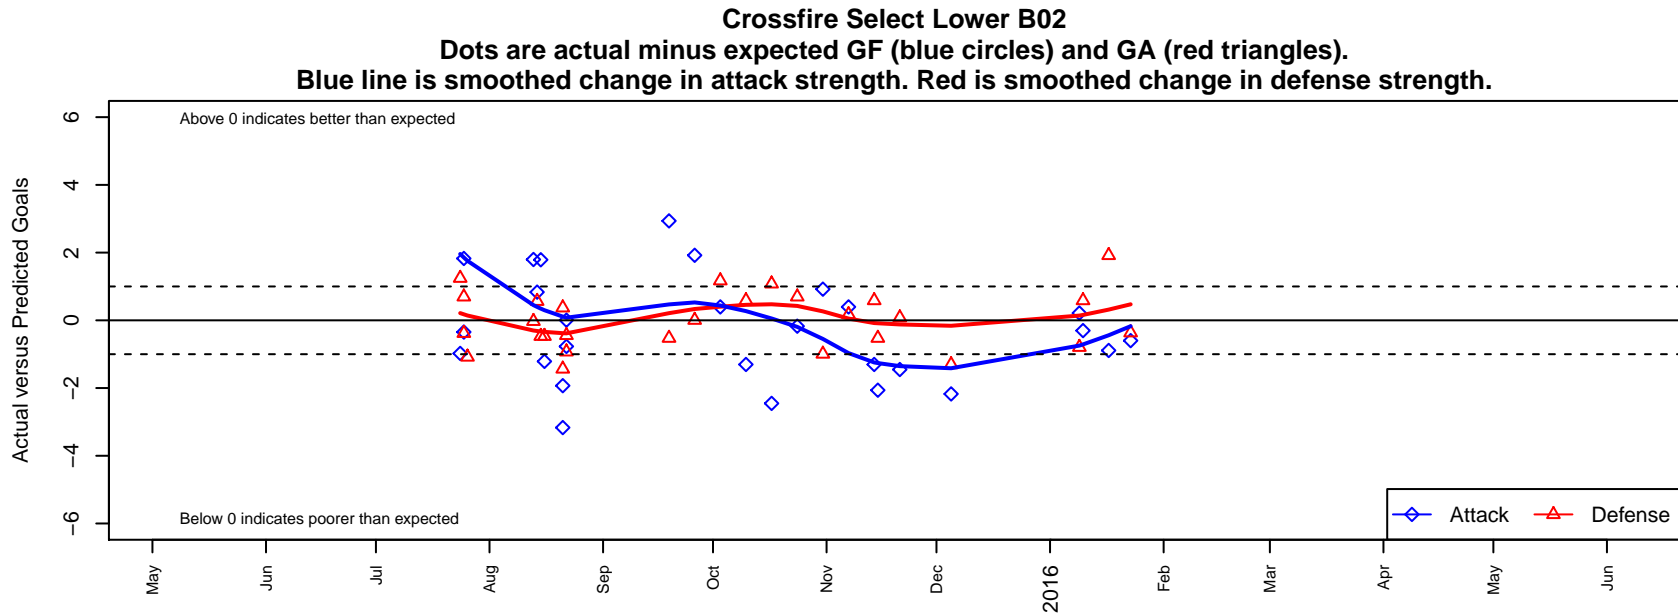

**attack and defense variance (black dot)
relative to other teams
and top 10 in region**

**attack and defense rating
relative to others at age
and all opponents in last 13 months**

Crossfire Select Lower B02

Crossfire Select SC
Redmond, WA
B02 total strength=812
attack=1.1 defense=0.99
fall league = NPSL Div 2 U13

alt names used:
Crossfire Select B02 Lower
CROSSFIRE SELECT B02 LOWER (WA)
CROSSFIRE SELECT B02 LOWER (WA)
Crossfire Select B02-Lower
Crossfire Select B02-Lower

Venues played:
2015 Crossfire Select BU13 Silver
2015 Bigfoot Silver A U13
2015 REDAPT Cup Silver U13
2015 NPSL Division 2 U13
2015 Founders Cup B02