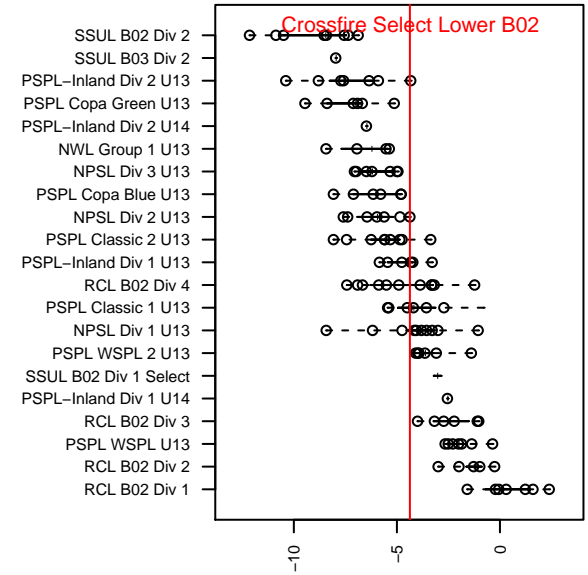

**attack and defense rating
relative to others at age
and all opponents in last 13 months**