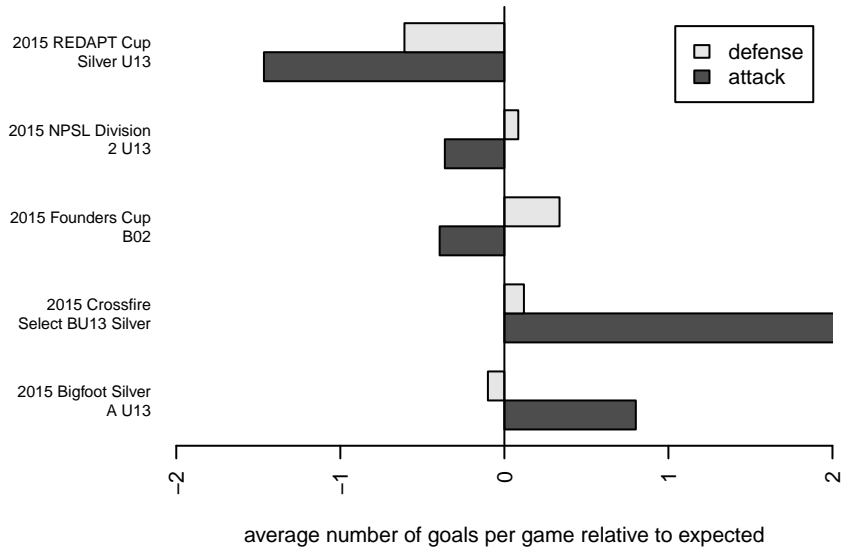

Performance relative to 13 month average